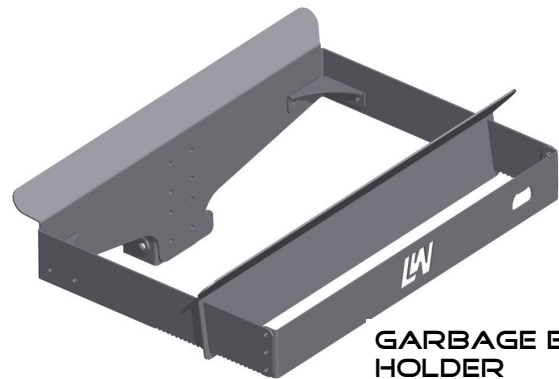

KEBLOC BY L&W ENGINEERING

THE KEBLOC PROVIDES THE PLATFORM TO QUICKLY ATTACH AN ARRAY OF PRODUCTS.

SMALL FOOTPRINT AND UV PROTECTED PLASTIC ENSURE A VISUALLY APPEALING ADDITION TO THE INSIDE OR OUTSIDE OF YOUR COACH.

GRAB YOUR KEBLOC EQUIPPED PART AND SNAP IT IN PLACE.

WHAT CAN KEBLOC DO.

FLAT SCREEN TV'S

TABLE

THE SKY IS THE LIMIT WHEN IT COMES TO WHAT YOU CAN MOUNT USING THE KEBLOC.

LIGHTING

HAVE AN IDEA FOR A PRODUCT YOU WOULD LIKE KEBLOC'D? CONTACT US AND WE WILL HELP YOU DEVELOP YOUR PRODUCT.