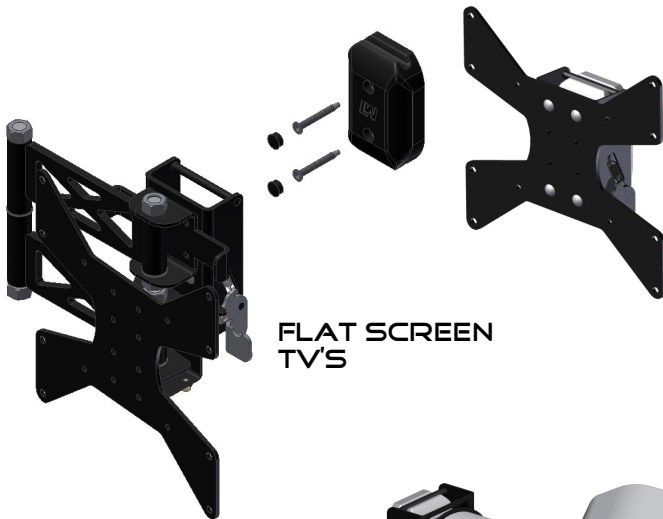

KEBLOC BY L&W ENGINEERING

THE KEBLOC PROVIDES THE PLATFORM TO QUICKLY ATTACH AN ARRAY OF PRODUCTS.

SMALL FOOTPRINT AND UV PROTECTED PLASTIC ENSURE A VISUALLY APPEALING ADDITION TO THE INSIDE OR OUTSIDE OF YOUR COACH.

GRAB YOUR KEBLOC EQUIPPED PART AND SNAP IT IN PLACE.

WHAT CAN KEBLOC DO.

FLAT SCREEN TV'S

TABLE

THE SKY IS THE LIMIT WHEN IT COMES TO WHAT YOU CAN MOUNT USING THE KEBLOC.

LIGHTING

HAVE AN IDEA FOR A PRODUCT YOU WOULD LIKE KEBLOC'D? CONTACT US AND WE WILL HELP YOU DEVELOP YOUR PRODUCT.