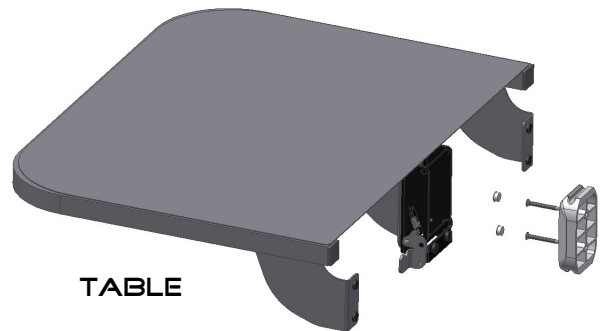

KEBLOC BY L&W ENGINEERING

THE KEBLOC PROVIDES THE PLATFORM TO QUICKLY ATTACH AN ARRAY OF PRODUCTS.

SMALL FOOTPRINT AND UV PROTECTED PLASTIC ENSURE A VISUALLY APPEALING ADDITION TO THE INSIDE OR OUTSIDE OF YOUR COACH.

GRAB YOUR KEBLOC EQUIPPED PART AND SNAP IT IN PLACE.

WHAT CAN KEBLOC DO.

FLAT SCREEN TV'S

TABLE

THE SKY IS THE LIMIT WHEN IT COMES TO WHAT YOU CAN MOUNT USING THE KEBLOC.

LIGHTING

HAVE AN IDEA FOR A PRODUCT YOU WOULD LIKE KEBLOC'D? CONTACT US AND WE WILL HELP YOU DEVELOP YOUR PRODUCT.